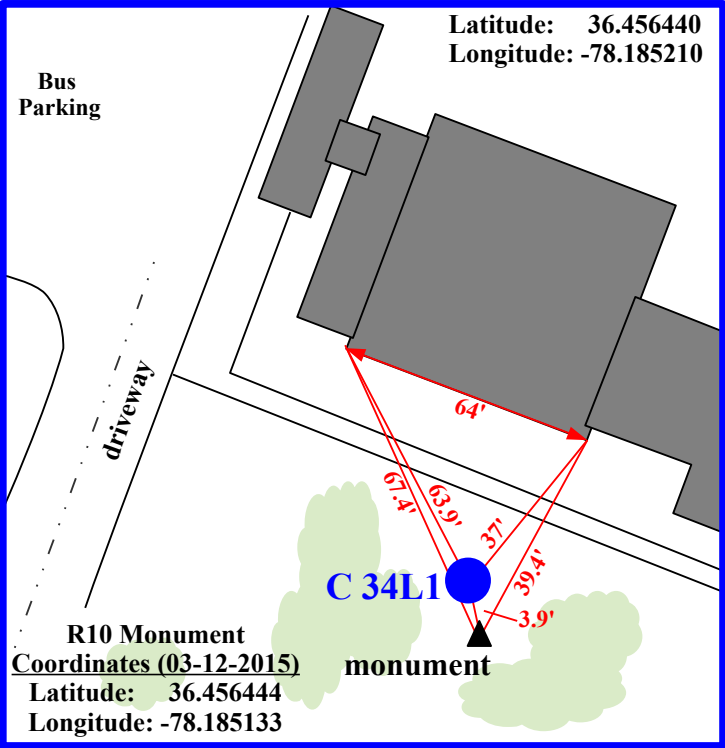

Site Map
 North Carolina
 Monitoring Well Network
 Northside Elementary School Site, C 34L
 Norlina, Warren County, NC

Note: This map is for informational purposes only. It does not authorize any party to enter onto any lands depicted herein.

**Northside
 Elementary
 School**

**Northside
 Elementary School
 Monitoring
 Station
 (1 well)**

500 ft